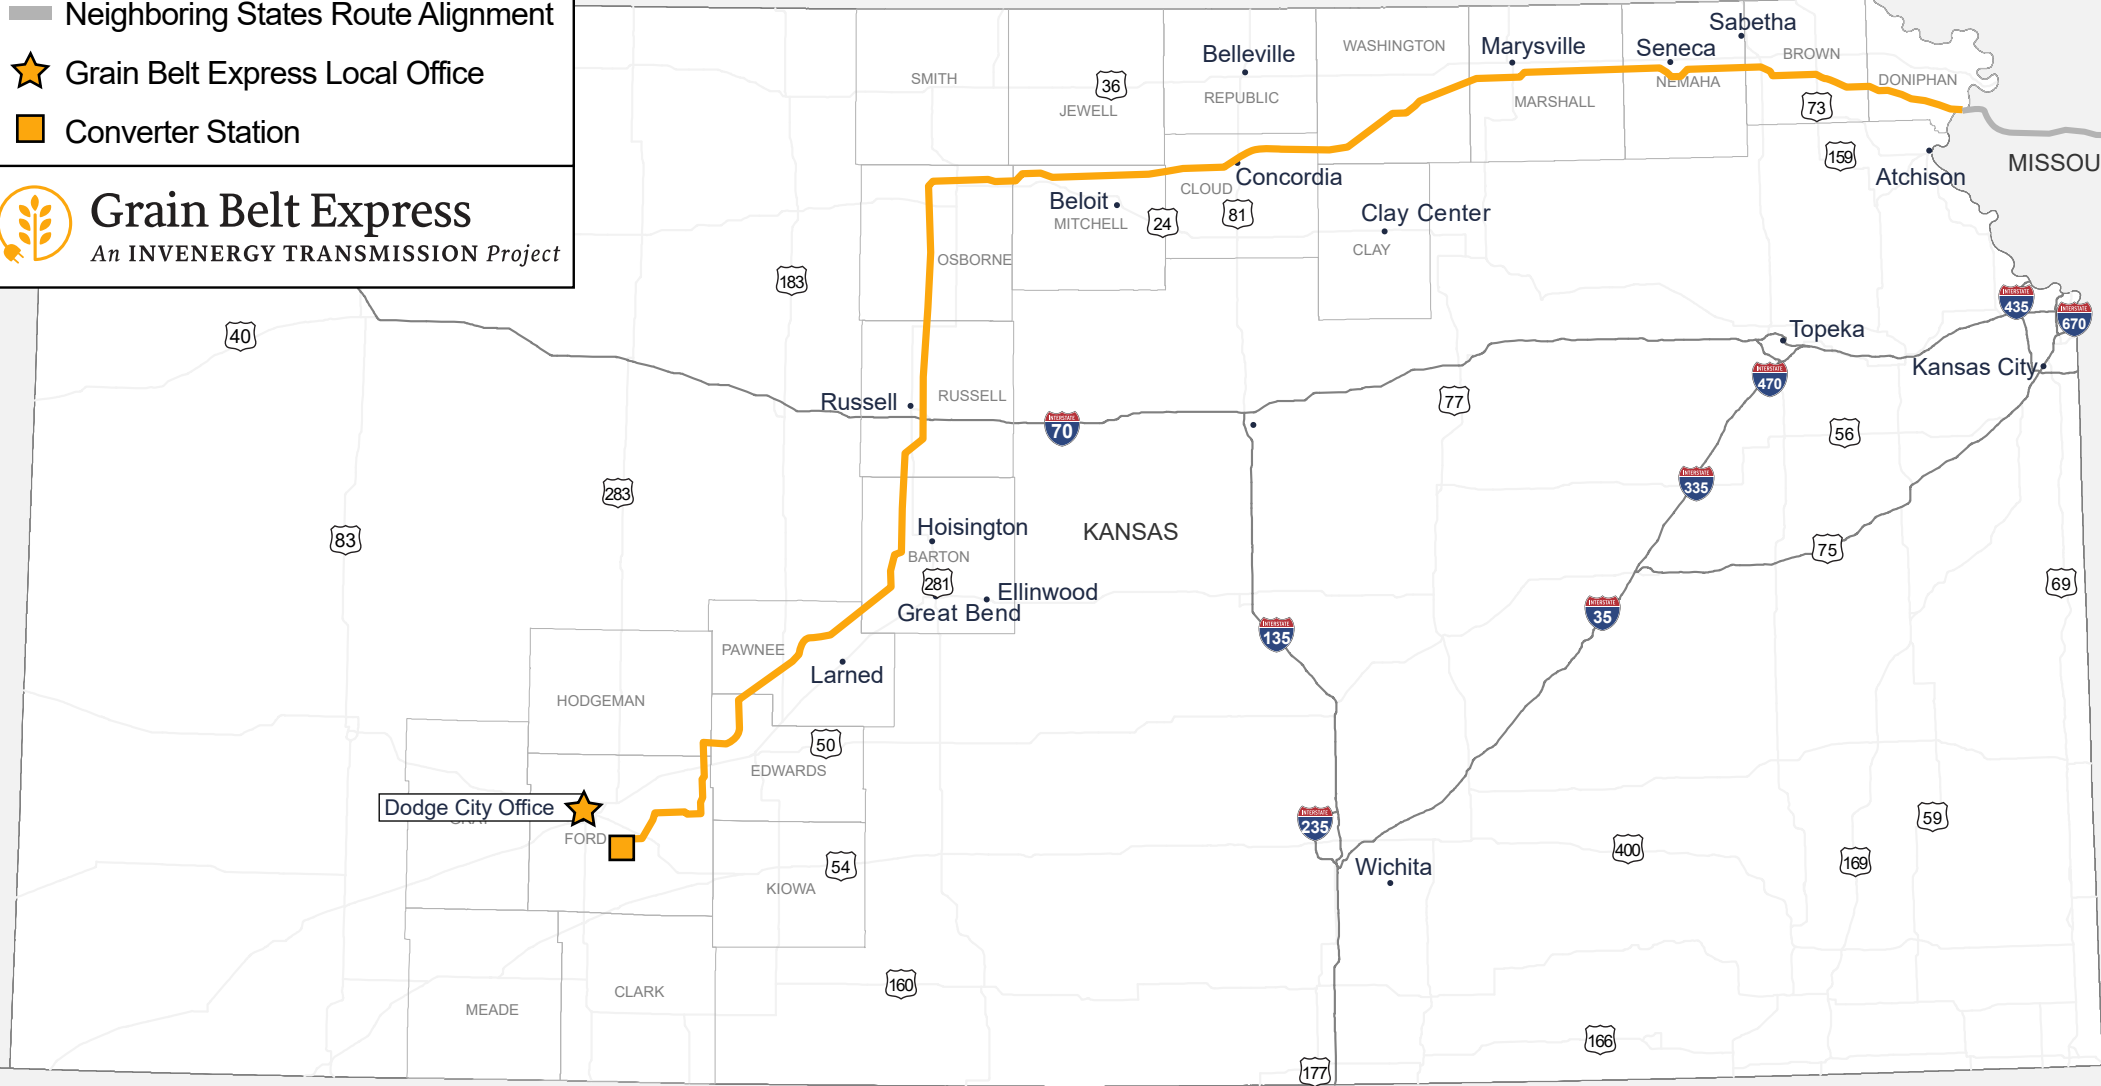

LEGEND

-  Kansas Route Alignment
-  Neighboring States Route Alignment
-  Grain Belt Express Local Office
-  Converter Station

Grain Belt Express

An INVENERGY TRANSMISSION Project

OKLAHOMA